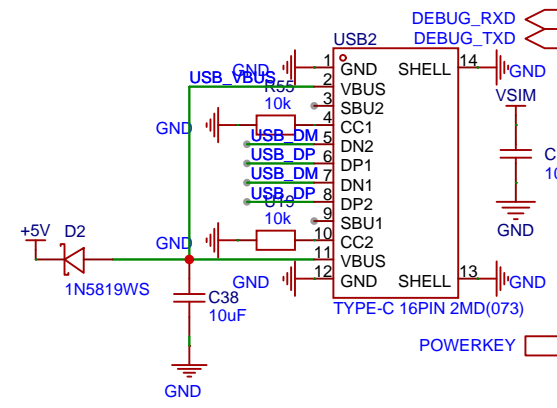

TITLE: MagicMotor		REV: 1.0
Company: Your Company		Sheet: 1/1
Date: 2023-09-19	Drawn By: qq302011	

自动回正

充电电路

TITLE: MagicMotor		REV: 1.0
Company: Your Company		Sheet: 1/1
Date: 2023-09-19	Drawn By: qq302011	