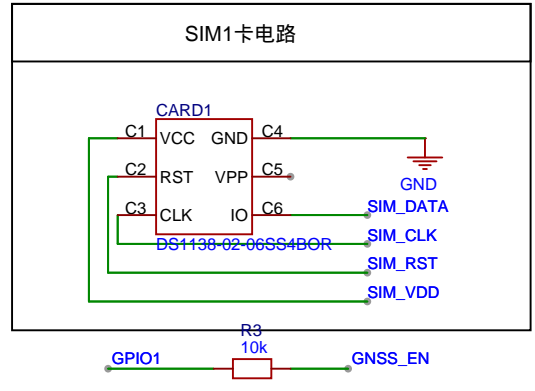

TITLE: MagicMotor		REV: 1.0
Company: Your Company		Sheet: 1/1
Date: 2023-09-19	Drawn By: qq302011	

自动回正

充电电路

TITLE: MagicMotor		REV: 1.0
Company: Your Company		Sheet: 1/1
Date: 2023-09-19	Drawn By: qq302011	