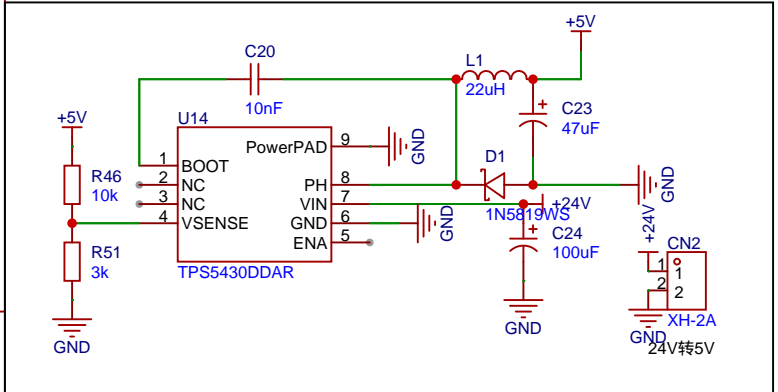

TITLE: MagicMotor		REV: 1.0
Company: Your Company		Sheet: 1/1
Date: 2023-09-19	Drawn By: qq302011	

自动回正

充电电路

TITLE: MagicMotor		REV: 1.0
Company: Your Company		Sheet: 1/1
Date: 2023-09-19	Drawn By: qq302011	