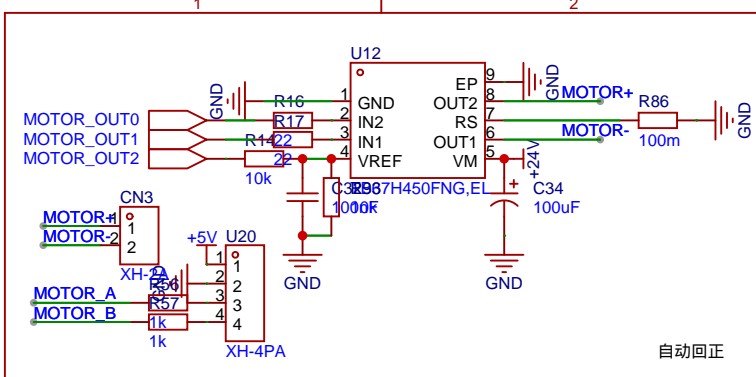

TITLE: MagicMotor		REV: 1.0
Company: Your Company		Sheet: 1/1
Date: 2023-09-19	Drawn By: qq302011	

自动回正

充电电路

TITLE: MagicMotor		REV: 1.0
Company: Your Company		Sheet: 1/1
Date: 2023-09-19	Drawn By: qq302011	