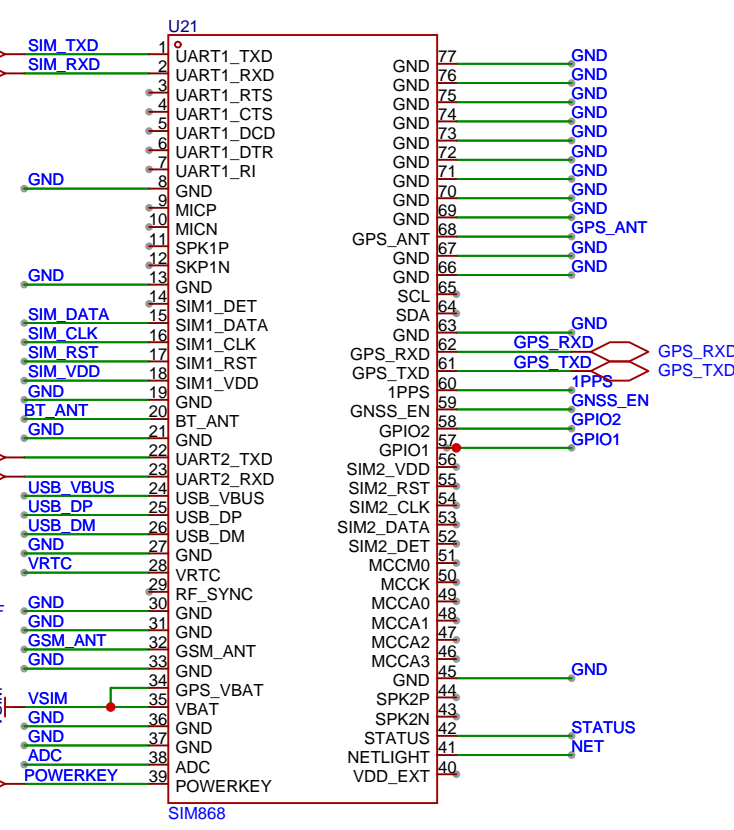

TITLE: MagicMotor		REV: 1.0
Company: Your Company		Sheet: 1/1
Date: 2023-09-19	Drawn By: qq302011	

自动回正

充电电路

TITLE: MagicMotor		REV: 1.0
Company: Your Company		Sheet: 1/1
Date: 2023-09-19	Drawn By: qq302011	