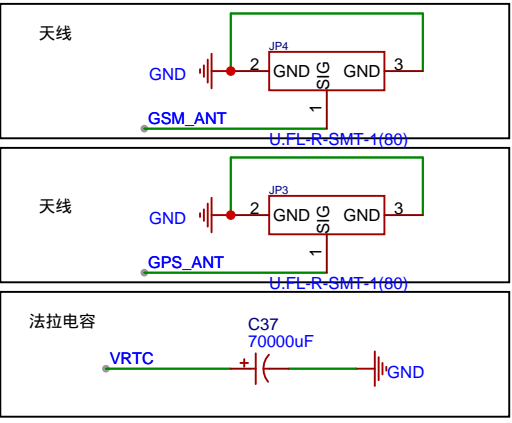

TITLE: MagicMotor		REV: 1.0
Company: Your Company		Sheet: 1/1
Date: 2023-09-19	Drawn By: qq302011	

自动回正

充电电路

TITLE: MagicMotor		REV: 1.0
Company: Your Company		Sheet: 1/1
Date: 2023-09-19	Drawn By: qq302011	