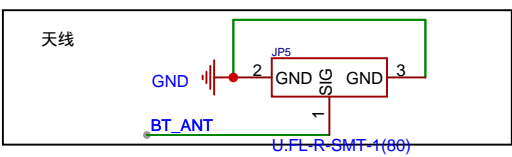

TITLE: MagicMotor		REV: 1.0
Company: Your Company		Sheet: 1/1
Date: 2023-09-19	Drawn By: qq302011	

自动回正

充电电路

TITLE: MagicMotor		REV: 1.0
Company: Your Company		Sheet: 1/1
Date: 2023-09-19	Drawn By: qq302011	