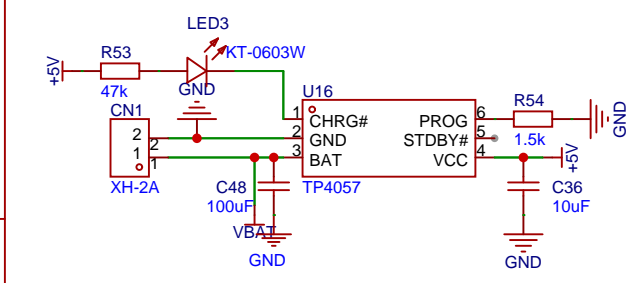

TITLE: MagicMotor		REV: 1.0
Company: Your Company		Sheet: 1/1
Date: 2023-09-19	Drawn By: qq302011	

自动回正

充电电路

TITLE: MagicMotor		REV: 1.0
Company: Your Company		Sheet: 1/1
Date: 2023-09-19	Drawn By: qq302011	