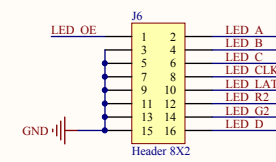

Title		
Size	Number	Revision
A4		
Date:	2021/9/16	Sheet of
File:	D:\HwDeSign\...\ch579m.SchDoc	Drawn By:

Title		
Size	Number	Revision
A3		
Date:	2021/9/16	Sheet of
File:	D:\HwDeSign\...\LedInterface.SchDoc	Drawn By: