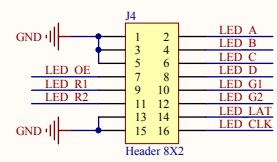

Title		
Size	Number	Revision
A4		
Date:	2021/9/16	Sheet of
File:	D:\HwDeSign\...\ch579m.SchDoc	Drawn By:

Title		
Size	Number	Revision
A3		
Date:	2021/9/16	Sheet of
File:	D:\HwDeSign\...\LedInterface.SchDoc	Drawn By: