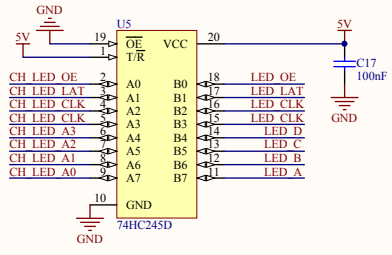

Title		
Size	Number	Revision
A4		
Date:	2021/9/16	Sheet of
File:	D:\HwDeSign\...\ch579m.SchDoc	Drawn By:

Title		
Size	Number	Revision
A3		
Date:	2021/9/16	Sheet of
File:	D:\HwDeSign\...\LedInterface.SchDoc	Drawn By: