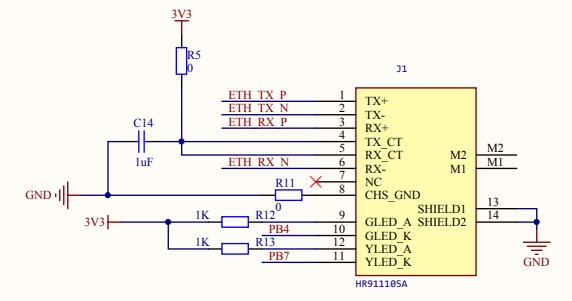

Title		
Size	Number	Revision
A4		
Date:	2021/9/16	Sheet of
File:	D:\HwDeSign\...\ch579m.SchDoc	Drawn By:

Title		
Size	Number	Revision
A3		
Date:	2021/9/16	Sheet of
File:	D:\HwDeSign\...\LedInterface.SchDoc	Drawn By: