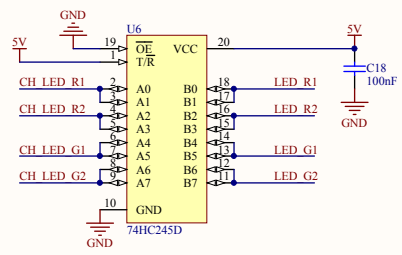

Title		
Size	Number	Revision
A4		
Date:	2021/9/16	Sheet of
File:	D:\HwDeSign\...\ch579m.SchDoc	Drawn By:

Title		
Size	Number	Revision
A3		
Date:	2021/9/16	Sheet of
File:	D:\HwDeSign\...\LedInterface.SchDoc	Drawn By: