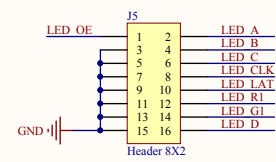

Title		
Size	Number	Revision
A4		
Date:	2021/9/16	Sheet of
File:	D:\HwDeSign\...\ch579m.SchDoc	Drawn By:

Title		
Size	Number	Revision
A3		
Date:	2021/9/16	Sheet of
File:	D:\HwDeSign\...\LedInterface.SchDoc	Drawn By: